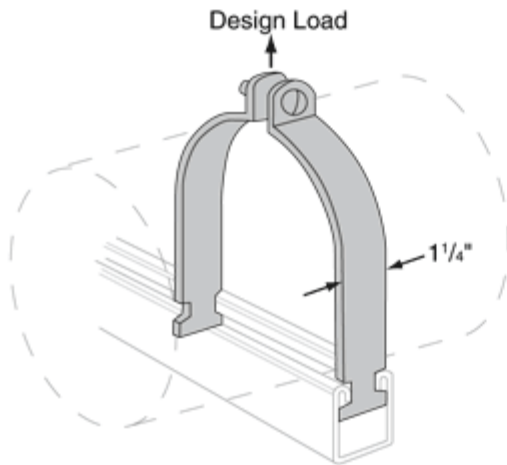

AS 1200 O.D.

EG, Copper Plated, SS, ZTC

TUBING CLAMP PRE-ASSEMBLED

O.D. Size	Tube Size	Load Rating (lbs)	Available CPLT	Wt/100 pcs
1/4"	1/8"	400	—	8
3/8"	* 1/4"	400	CPLT	8
1/2"	* 3/8"	400	CPLT	9
5/8"	* 1/2"	400	CPLT	10
3/4"	5/8"	400	—	11
7/8"	* 3/4"	400	CPLT	12
1"	7/8"	600	—	14
1 1/8"	* 1"	600	CPLT	15
1 1/4"	1 1/8"	600	—	16
1 3/8"	* 1 1/4"	600	CPLT	17
1 1/2"	1 3/8"	600	—	18
1 5/8"	* 1 1/2"	600	CPLT	19
1 3/4"	1 5/8"	800	—	29
1 7/8"	1 3/4"	800	—	28
2"	1 7/8"	800	—	31
2 1/8"	* 2"	800	CPLT	32
2 1/4"	2 1/8"	800	—	33
2 1/2"	2 1/4"	800	—	34
2 3/8"	2 1/2"	800	—	35
2 5/8"	* 2 1/2"	800	CPLT	37
2 3/4"	2 5/8"	800	—	38
2 7/8"	2 3/4"	800	—	40
3"	2 7/8"	800	—	41
3 1/8"	* 3"	800	CPLT	43
3 1/4"	3 1/8"	800	—	45

O.D. Size	Tube Size	Load Rating (lbs)	Available CPLT	Wt/100 pcs
3 3/8"	3 1/4"	800	—	46
3 1/2"	3 3/8"	800	—	47
3 5/8"	* 3 1/2"	800	CPLT	56
3 3/4"	3 5/8"	800	—	58
3 7/8"	3 3/4"	1000	—	60
4"	3 7/8"	1000	—	62
4 1/8"	* 4"	1000	CPLT	62
4 1/4"	4 1/8"	1000	—	64
4 3/8"	4 1/4"	1000	—	66
4 1/2"	4 3/8"	1000	—	67
4 5/8"	4 1/2"	1000	—	70
4 3/4"	4 5/8"	1000	—	72
4 7/8"	4 3/4"	1000	—	73
5"	4 7/8"	1000	—	74
5 1/8"	5"	1000	—	76
5 1/4"	5 1/8"	1000	—	77
5 3/8"	5 1/4"	1000	—	78
5 1/2"	5 3/8"	1000	—	79
5 5/8"	5 1/2"	1000	—	88
5 3/4"	5 5/8"	1000	—	90
5 7/8"	5 3/4"	1000	—	92
6"	5 7/8"	1000	—	94
6 1/8"	6"	1000	—	96
6 1/4"	6 1/8"	1000	—	98
6 3/8"	6 1/4"	1000	—	99
6 1/2"	6 3/8"	1000	—	100
6 5/8"	6 1/2"	1000	—	102
6 3/4"	6 5/8"	1000	—	104
6 7/8"	6 3/4"	1000	—	106
7"	6 7/8"	1000	—	108
7 1/8"	7"	1000	—	110
7 1/4"	7 1/8"	1000	—	112
7 3/8"	7 1/4"	1000	—	114
7 1/2"	7 3/8"	1000	—	116
7 5/8"	7 1/2"	1000	—	117
7 3/4"	7 5/8"	1000	—	119
7 7/8"	7 3/4"	1000	—	121
8"	7 7/8"	1000	—	123
8 1/8"	8"	1000	—	125
8 1/4"	8 1/8"	1000	—	126
8 3/8"	8 1/4"	1000	—	128
8 1/2"	8 3/8"	1000	—	129
8 5/8"	8 1/2"	1000	—	130

All sizes are offered in pre-assembled only.
 * 1/4" - 4" Nominal CU Wtr Tube Sizes
 Std Pkg & Wt/100 pcs: See chart above.